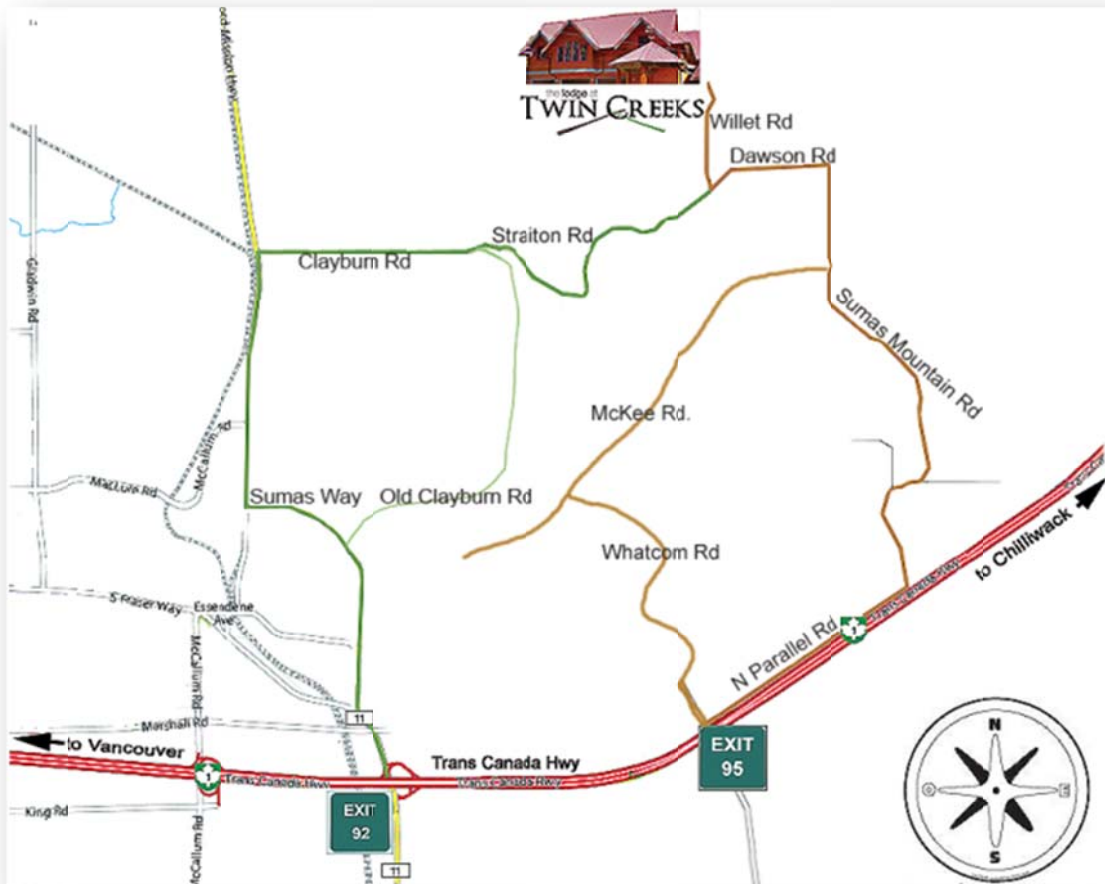

Directions to Lodge at Twin Creeks, from Trans Canada Highway #1

- take Whatcom Road Exit 95
 1. Head north on Whatcom Rd, follow it up the mountain
 2. Turn right on McKee
 3. Turn left at Sumas Mountain Rd
 4. Turn left on Dawson Rd
 5. Turn right at Willet Rd – Destination is on the left
- **GPS Coordinates** 49° 5'52.52"N 122°13'22.22"W

Directions from Highway 11 (Sumas Way – Abbotsford Mission Highway)

1. Head east on Clayburn Rd
2. Turn left onto Straiton Rd
3. Turn left at Willet Rd - Destination is on the left. **Welcome!**